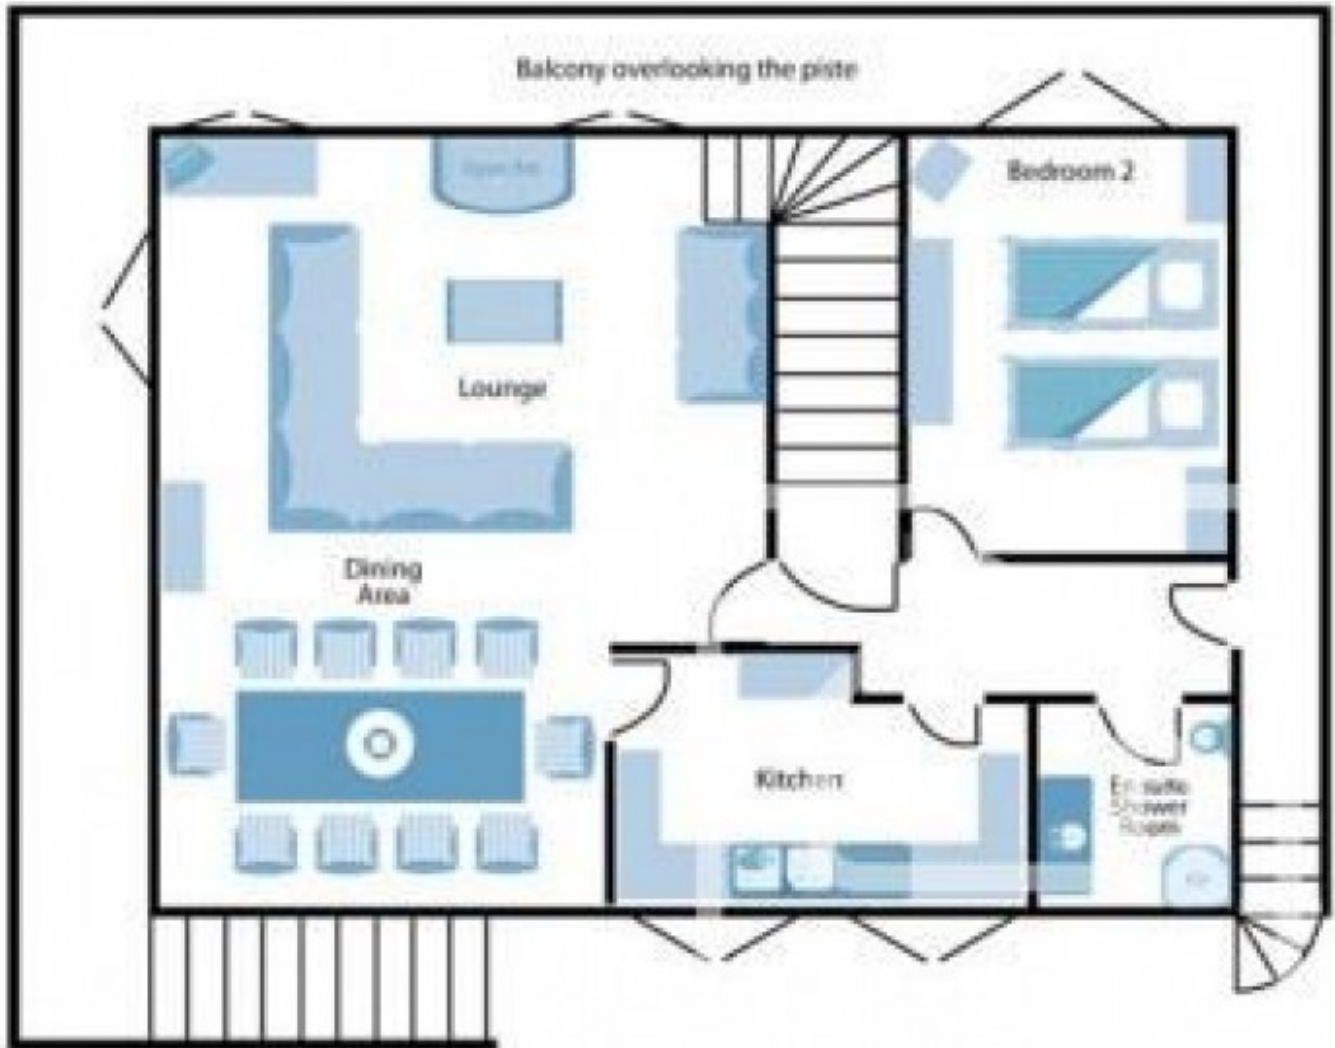

Chalet Juliette - First Floor