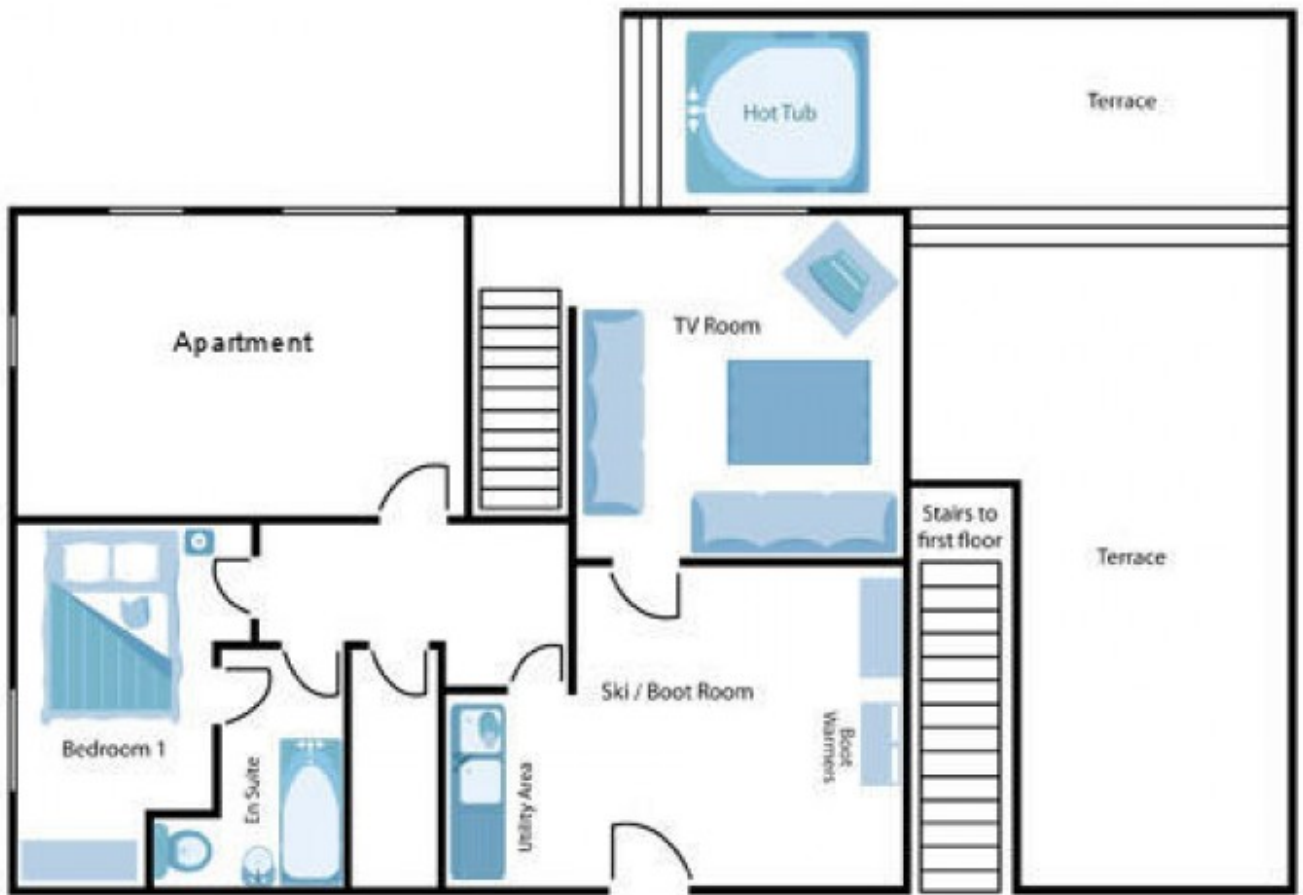

Chalet Juliette has most recently been run as a self catered chalet and it's 6 bedrooms, 6 bath/shower rooms and separate apartment make it an ideal proposition for such a business. The main living area has slate floors and an impressive feature fireplace, giving the chalet the cosy mountain ambiance.

The accommodation at the chalet comprises:

Lower ground floor: Owner's/staff apartment, bedroom with en-suite bathroom, TV room, ski/boot room with utility area.

Ground floor: large living/dining room with open fire and doors opening to balcony, kitchen, bedroom, shower room/WC.

First floor: three bedrooms with en-suite shower/WC, one further bedroom, separate bathroom/WC, galleried landing.

Outside there is a large terrace with hot tub.

# Chalet Juliette - First Floor