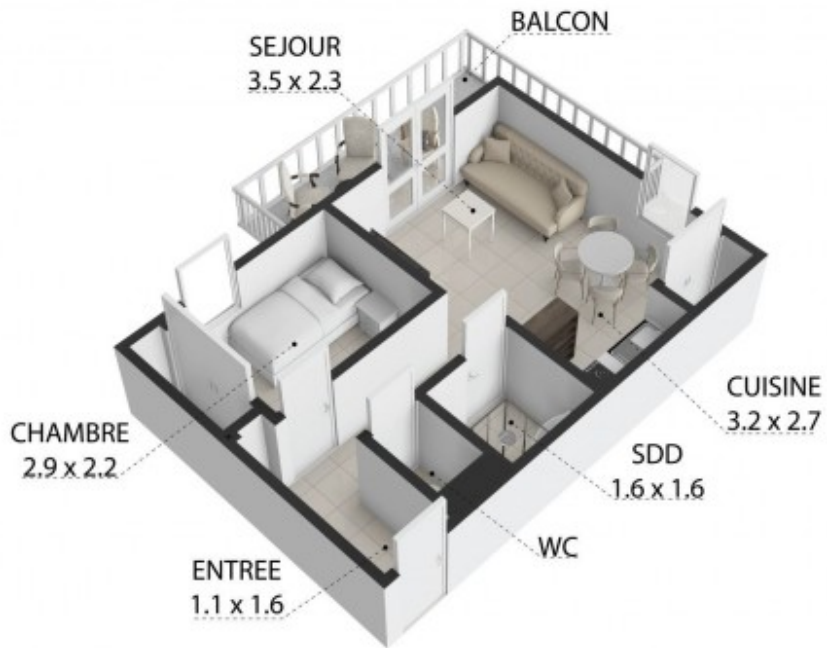

Toutes les dimensions indiquées sont approximatives.
The plans shown are approximate and for information purposes only.