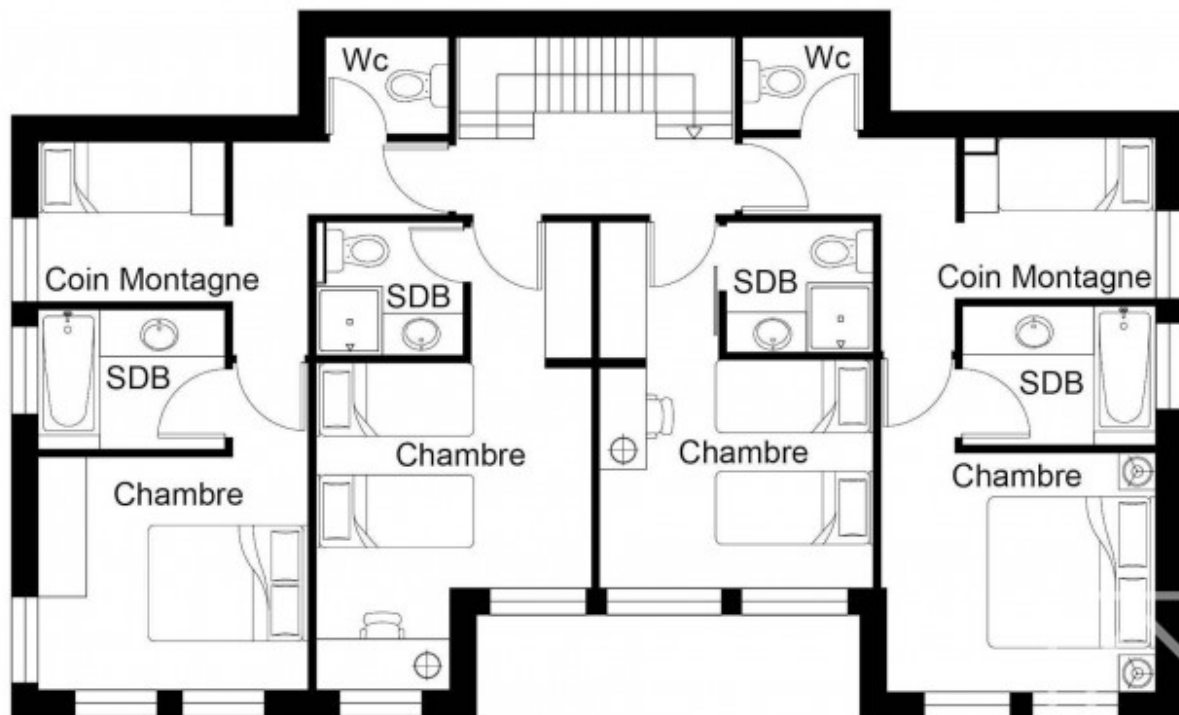

REZ DE CHAUSSEE