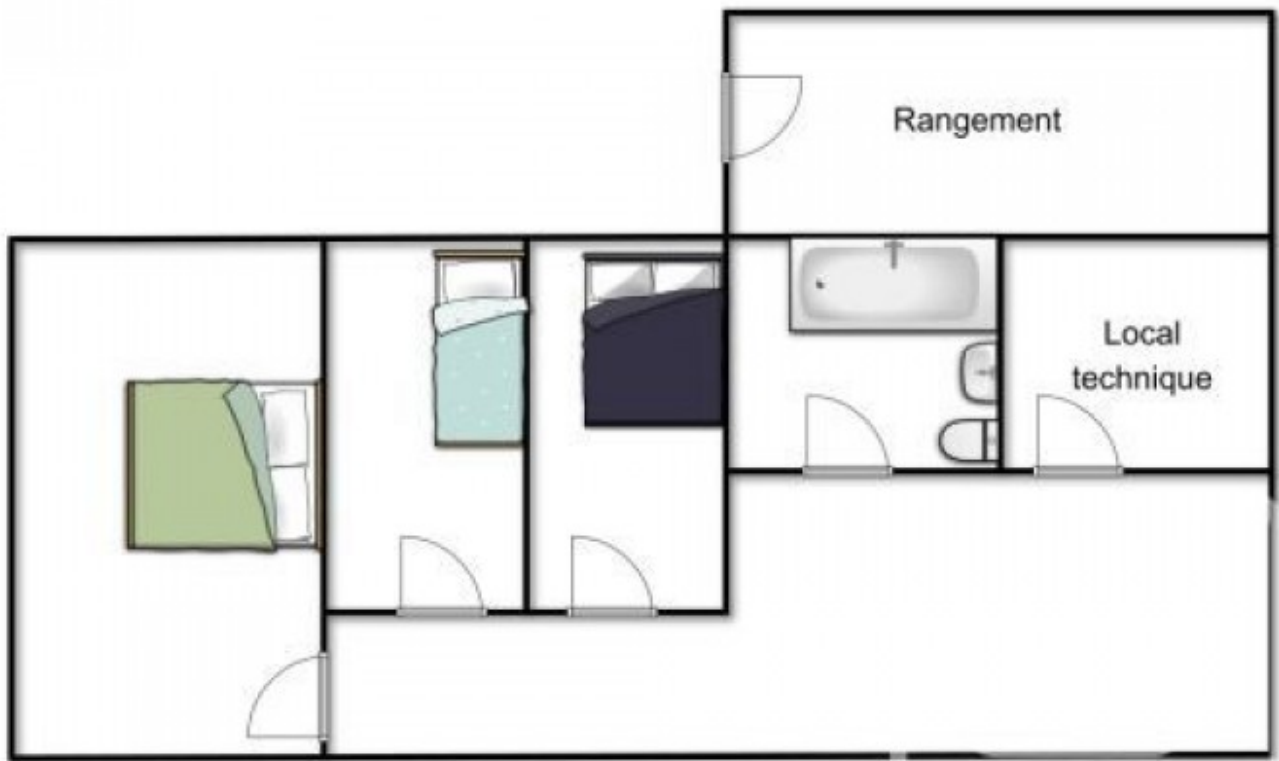

Rez de Chaussée