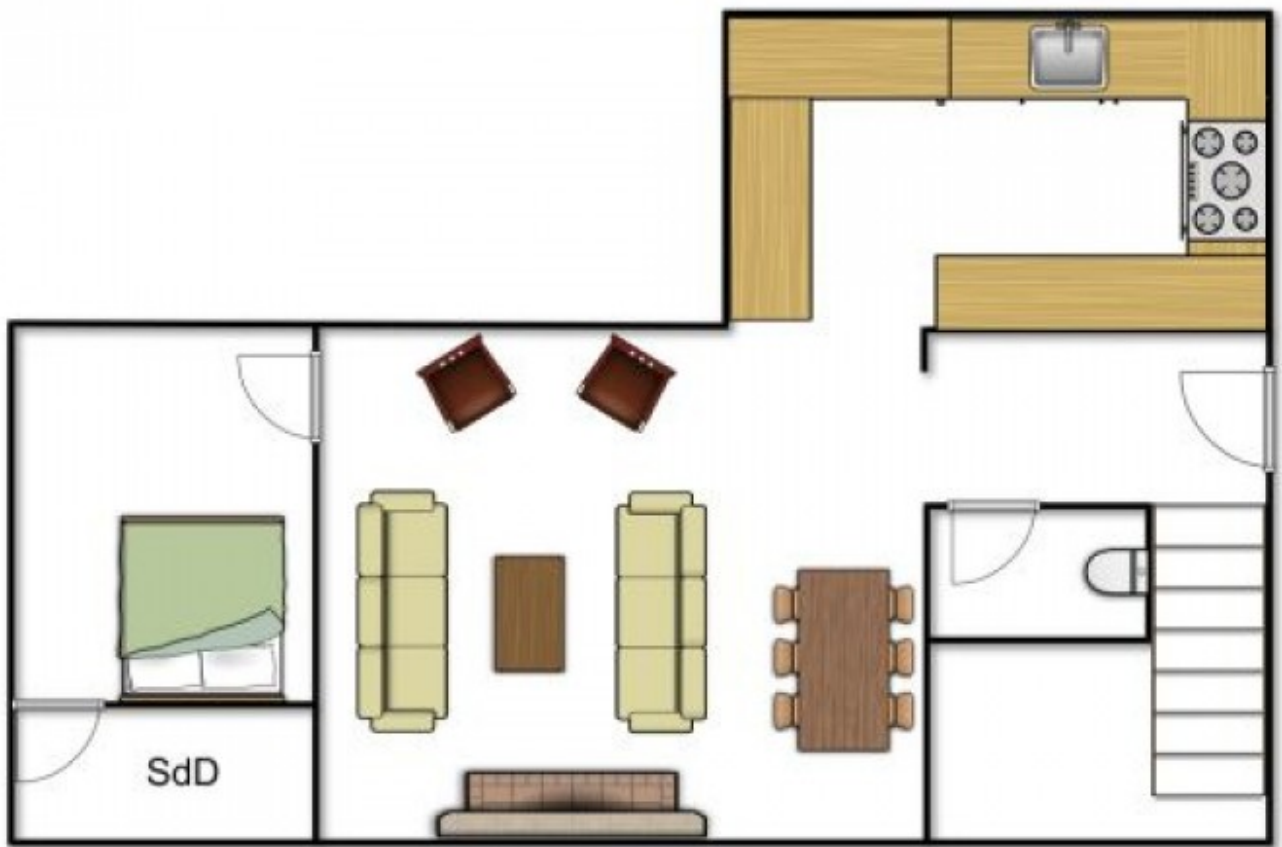

This chalet comprises the following:

Upper floor:

Entrance hall with storage

WC

Open- planned living space around a huge open fire. Large patio windows give access to the garden and the balcony from which to enjoy the scenery.

Fully fitted kitchen.

Bedroom with ensuite shower room, sink and WC. Access to the balcony.

Lower floor:

3 further good sized bedrooms, one of which has a sink.

Family shower room with sink, WC and shower.

Technical room.

There is a charming mazot with balcony which offers additional storage, or can serve as a great place for children to play or even as additional sleeping capacity for guests.

Further to this, there is a ski locker/cave and parking space outside the chalet.